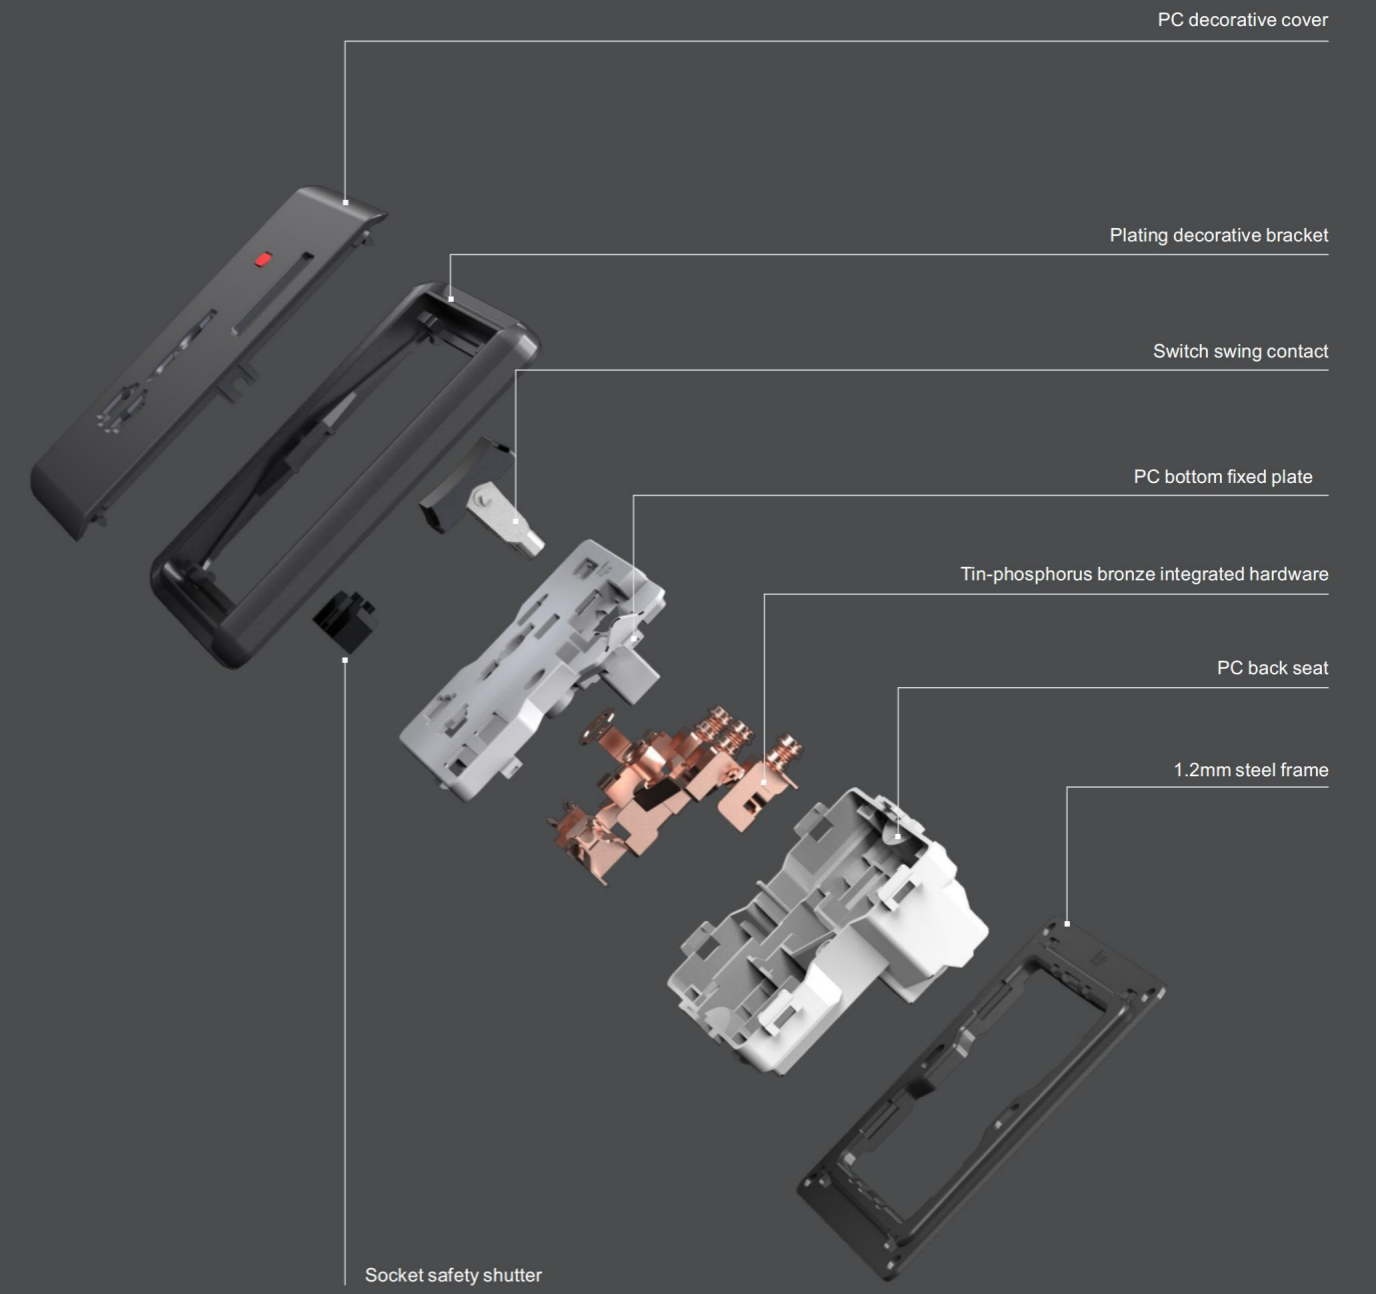

Ensuring safety & comfort with an aesthetic touch

Decent Bangladesh Ltd.

Email: sales@decentbangladesh.com

Web: www.decentbangladesh.com

Keep In Touch

SWITCH & SOCKET

SWITCH SOCKET

Interpret the new concept of design
Bring the feeling of happiness

SWITCH STRUCTURE DIAGRAM

SOCKET STRUCTURE DIAGRAM

SWITCH STRUCTURE DIAGRAM

SOCKET STRUCTURE DIAGRAM

1.5°
Tiny amplitude of swing

2.5mm
Short button angle

6.5mm
Overall thickness

BEN BRUSHED GREY SERIES

BEN BRUSHED GREY Series

SWITCH SOCKET

D1011SBG
10A 1 GANG 1 WAY SWITCH

D1021SBG
10A 2 GANG 1 WAY SWITCH
D0001BBG
10A 2 GANG 2 WAY SWITCH

D1031SBG
10A 3 GANG 1 WAY SWITCH

D1031SBG
10A 4 GANG 1 WAY SWITCH

D101BPBG
10A 1 GANG BELL PUSH