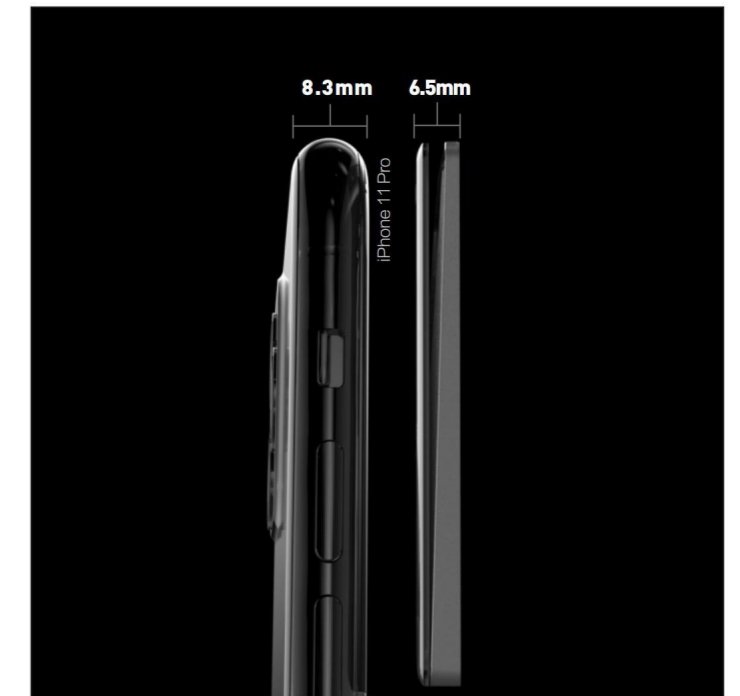

6.5mm

1.5°
Tiny amplitude of swing

2.5mm
Short button angle

6.5mm
Overall thickness

Prefect Touch Technical breakthrough

Breakthrough the traditional switch warping plate struture limitations

Patent swing structure

Breakthrough switch panel design limitations

Explore the switching limits of traditional switches

Optimized trigger handle,open and close light and sensitive

Thinner than phone

Tel: +8801713123653,+8801711009624
+8801700869535,+8801711021768