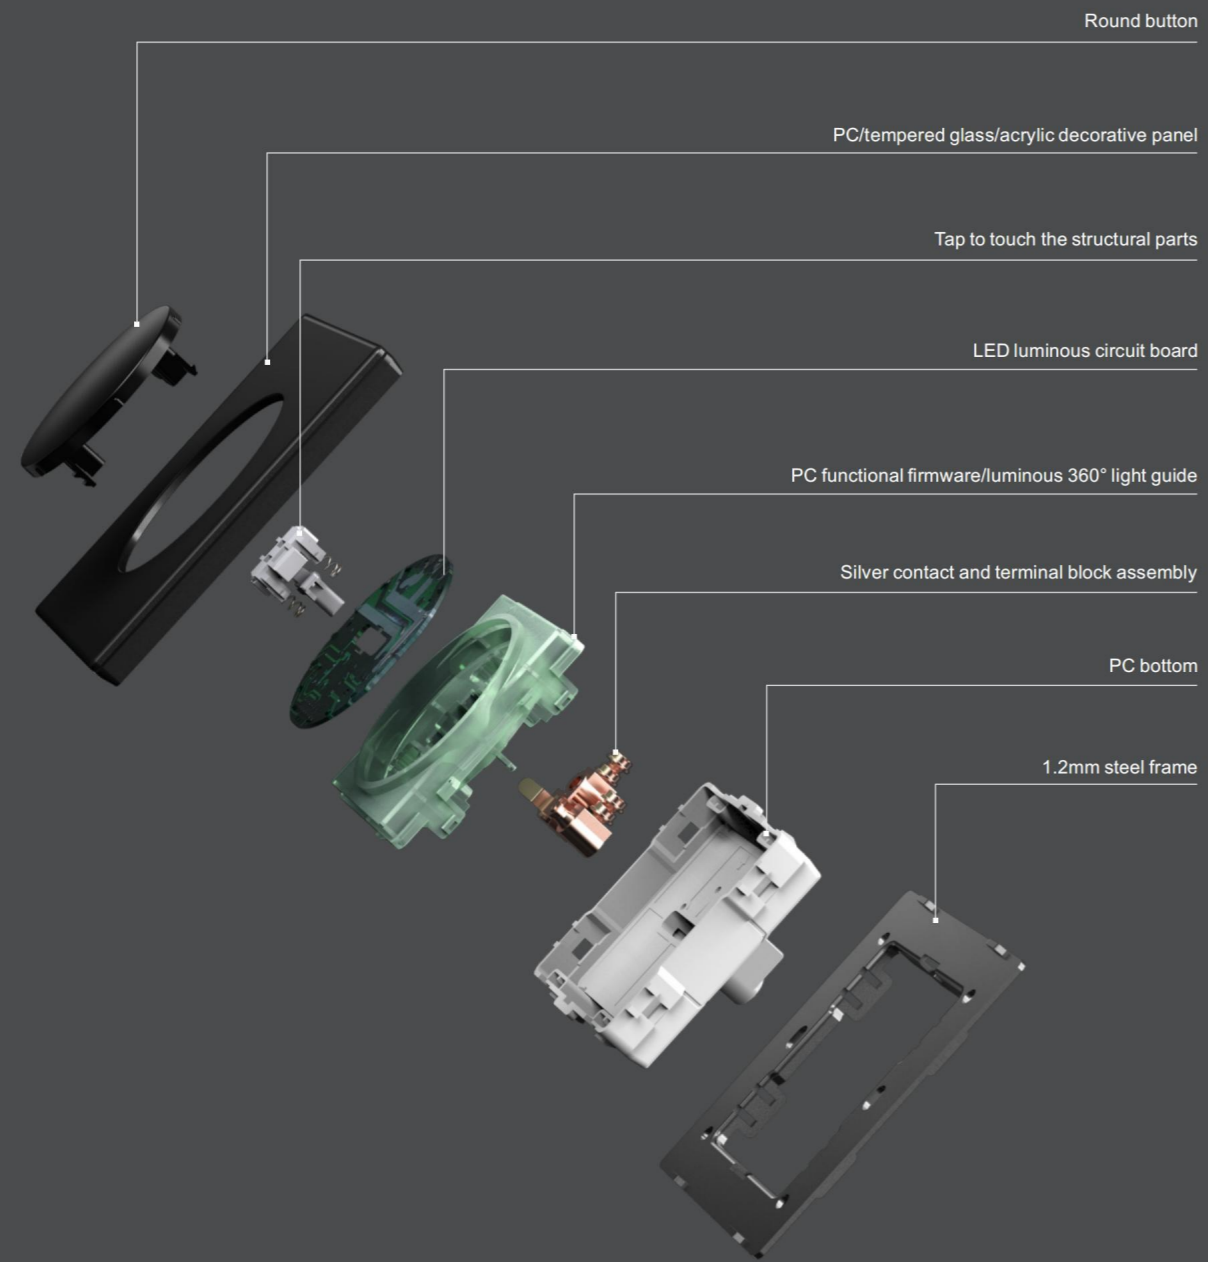

Ensuring safety & comfort with an aesthetic touch

Decent Bangladesh Ltd.

Email: sales@decentbangladesh.com

Web: www.decentbangladesh.com

Keep In Touch

SWITCH & SOCKET

SWITCH SOCKET

Interpret the new concept of design
Bring the feeling of happiness

SWITCH STRUCTURE DIAGRAM

SOCKET STRUCTURE DIAGRAM

SWITCH STRUCTURE DIAGRAM

SOCKET STRUCTURE DIAGRAM

1.5°
Tiny amplitude of swing

2.5mm
Short button angle

6.5mm
Overall thickness

BEN BRUSHED GREY SERIES

BEN BRUSHED GREY Series

SWITCH SOCKET

D1011SBG
10A 1 GANG 1 WAY SWITCH

D1021SBG
10A 2 GANG 1 WAY SWITCH
D0001BBG
10A 2 GANG 2 WAY SWITCH

D1031SBG
10A 3 GANG 1 WAY SWITCH

D1031SBG
10A 4 GANG 1 WAY SWITCH

D101BPBG
10A 1 GANG BELL PUSH