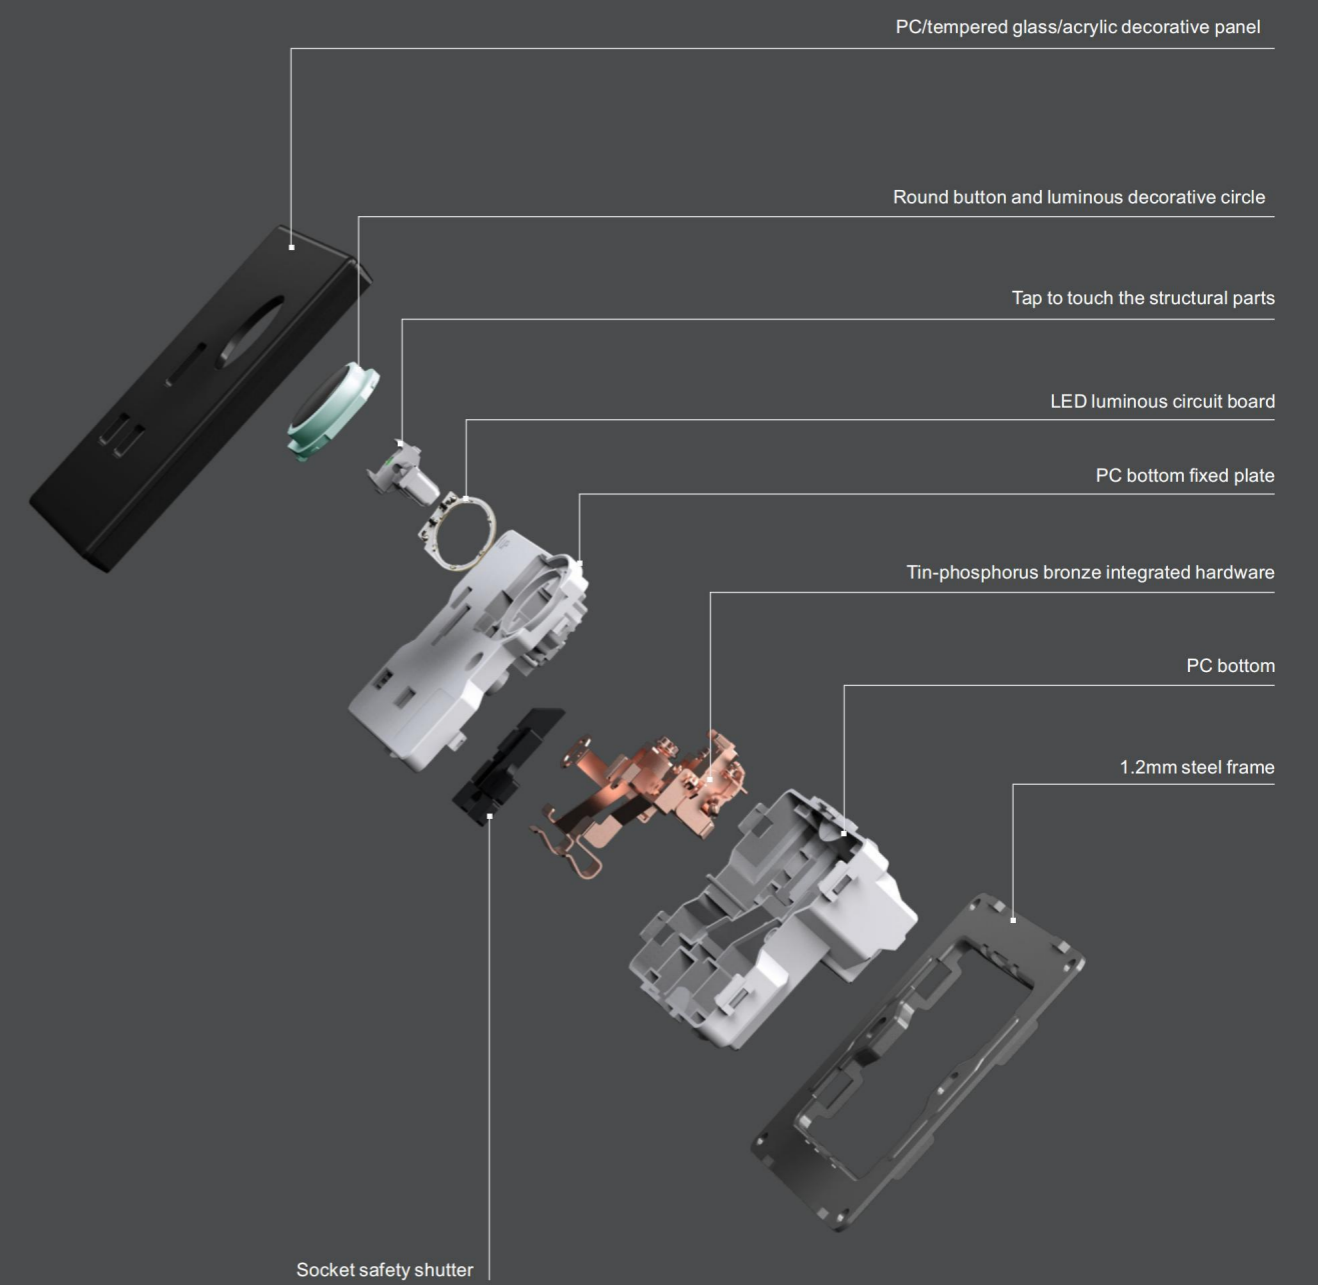

SWITCH STRUCTURE DIAGRAM

SOCKET STRUCTURE DIAGRAM

SWITCH STRUCTURE DIAGRAM

SOCKET STRUCTURE DIAGRAM

1.5°
Tiny amplitude of swing

2.5mm
Short button angle

6.5mm
Overall thickness

BEN BRUSHED GREY SERIES

BEN BRUSHED GREY Series

SWITCH SOCKET

D1011SBG
10A 1 GANG 1 WAY SWITCH

D1021SBG
10A 2 GANG 1 WAY SWITCH
D0001BBG
10A 2 GANG 2 WAY SWITCH

D1031SBG
10A 3 GANG 1 WAY SWITCH

D1031SBG
10A 4 GANG 1 WAY SWITCH

D101BPBG
10A 1 GANG BELL PUSH