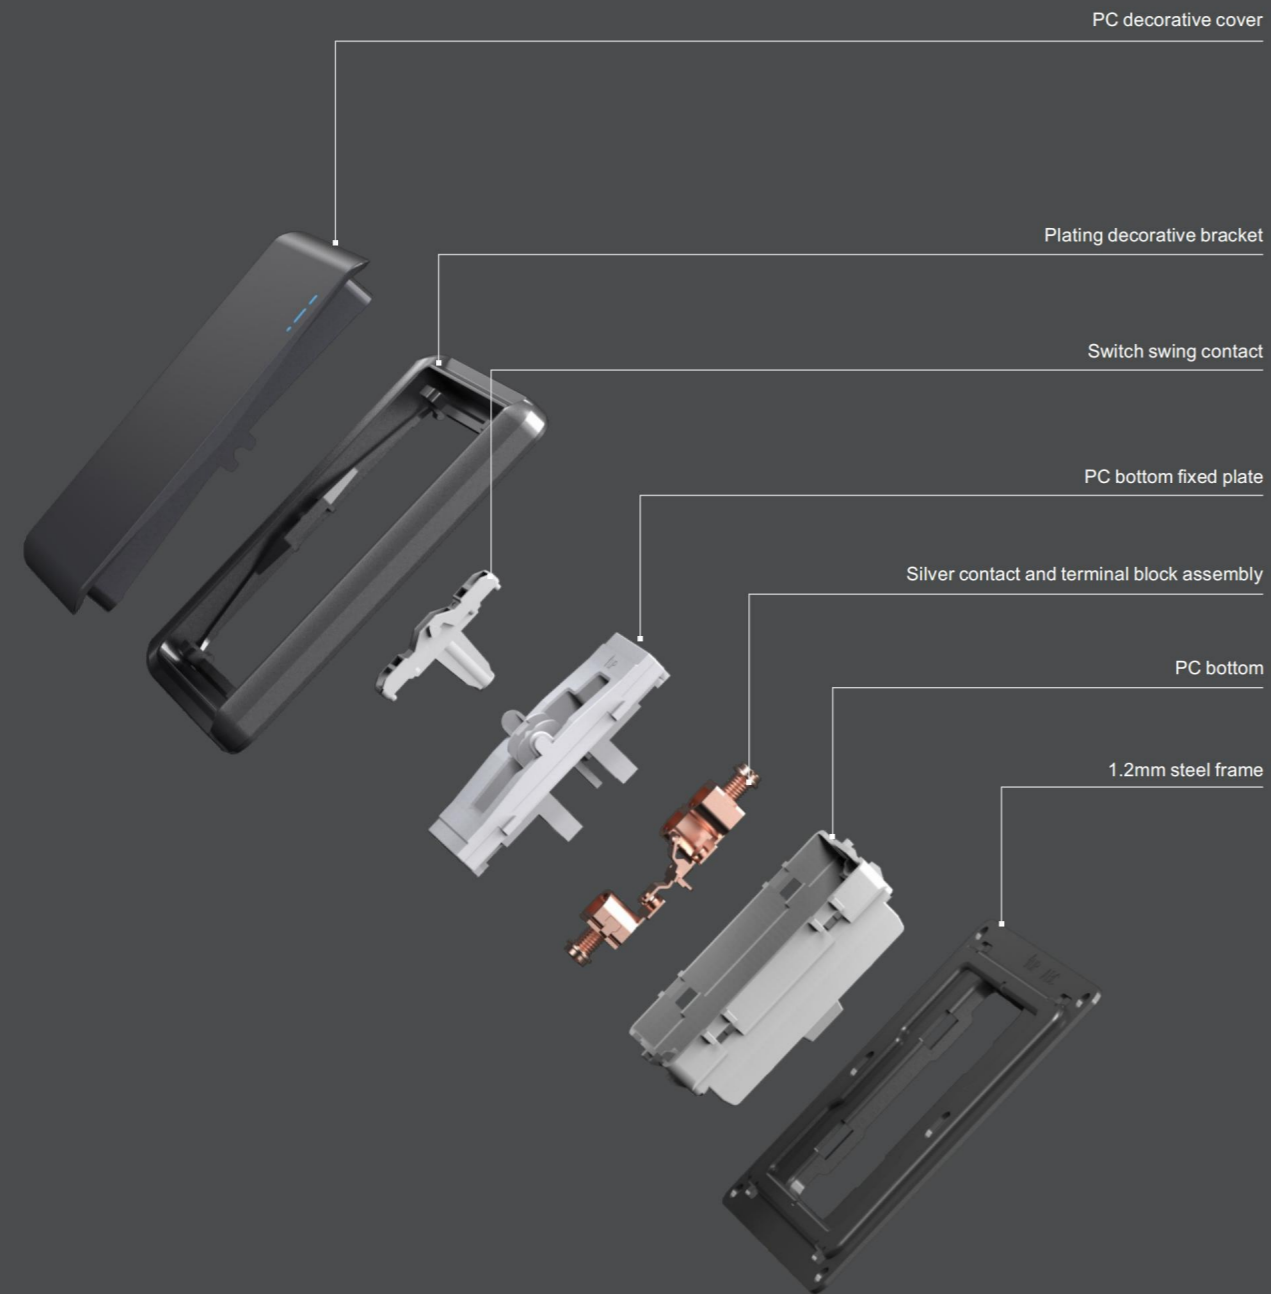

Ensuring safety & comfort with an aesthetic touch

Decent Bangladesh Ltd.

Email: sales@decentbangladesh.com

Web: www.decentbangladesh.com

Keep In Touch

SWITCH & SOCKET

SWITCH SOCKET

Interpret the new concept of design
Bring the feeling of happiness

SWITCH STRUCTURE DIAGRAM

SOCKET STRUCTURE DIAGRAM

SWITCH STRUCTURE DIAGRAM

SOCKET STRUCTURE DIAGRAM

1.5°
Tiny amplitude of swing

2.5mm
Short button angle

6.5mm
Overall thickness

BEN BRUSHED GREY SERIES

Details convey meticulous care
Seiko Achieves Light Luxury Aesthetics
With ultra-thin aesthetics, super protection
Let you and your family enjoy a refined and elegant quality of life
Ultra-thin, meticulous

BEN BRUSHED GREY Series

SWITCH SOCKET

D1011SBG
10A 1 GANG 1 WAY SWITCH

D1021SBG
10A 2 GANG 1 WAY SWITCH
D0001BBG
10A 2 GANG 2 WAY SWITCH

D1031SBG
10A 3 GANG 1 WAY SWITCH

D1031SBG
10A 4 GANG 1 WAY SWITCH

D101BPBG
10A 1 GANG BELL PUSH